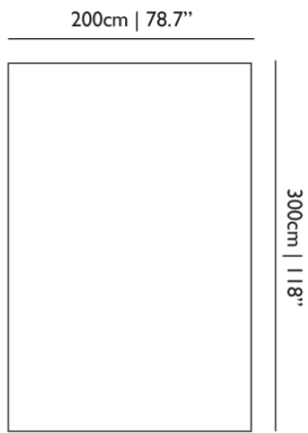

Dimensions

Product

WIDTH 300cm | 118.1"
HEIGHT 200cm | 78.7"
DEPTH 0.1cm | 0"

Packaging

WIDTH 30cm | 11.8"
HEIGHT 300cm | 118.1"
CUBAGE 0.27m³ | 9.53ft³
LENGTH 30cm | 11.8"
WEIGHT 15.6kg | 34.39lbs

Technical